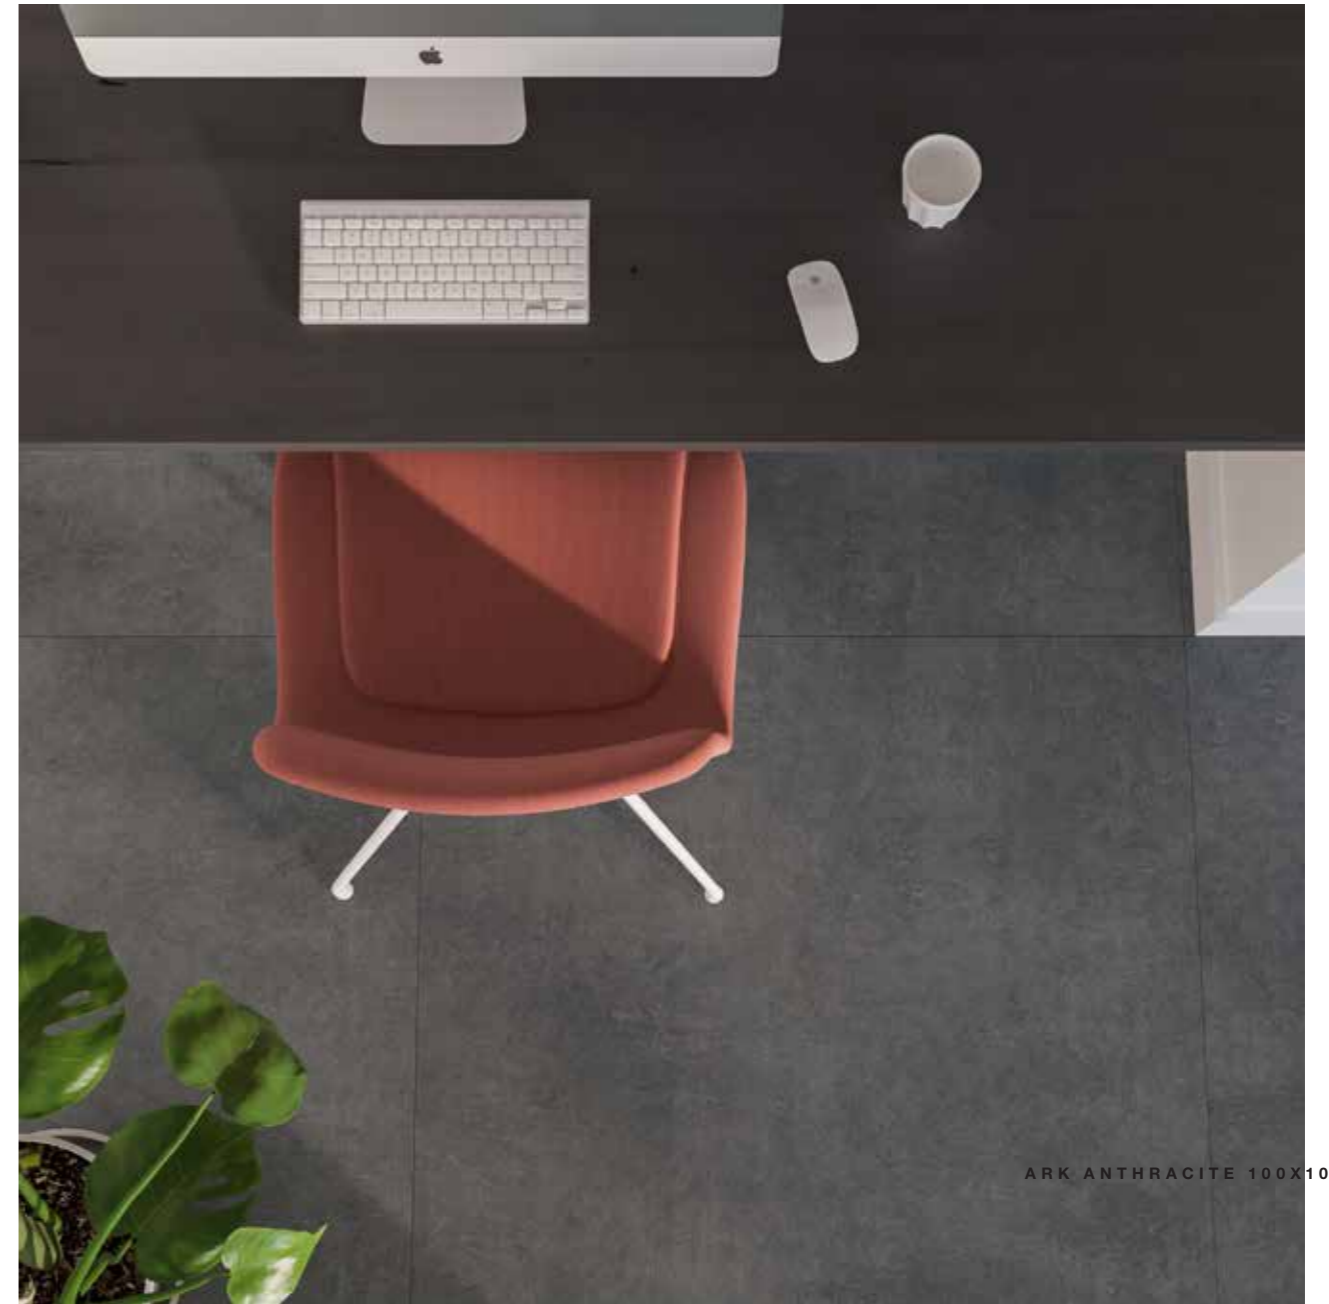

ARK ANTHRACITE 100X100